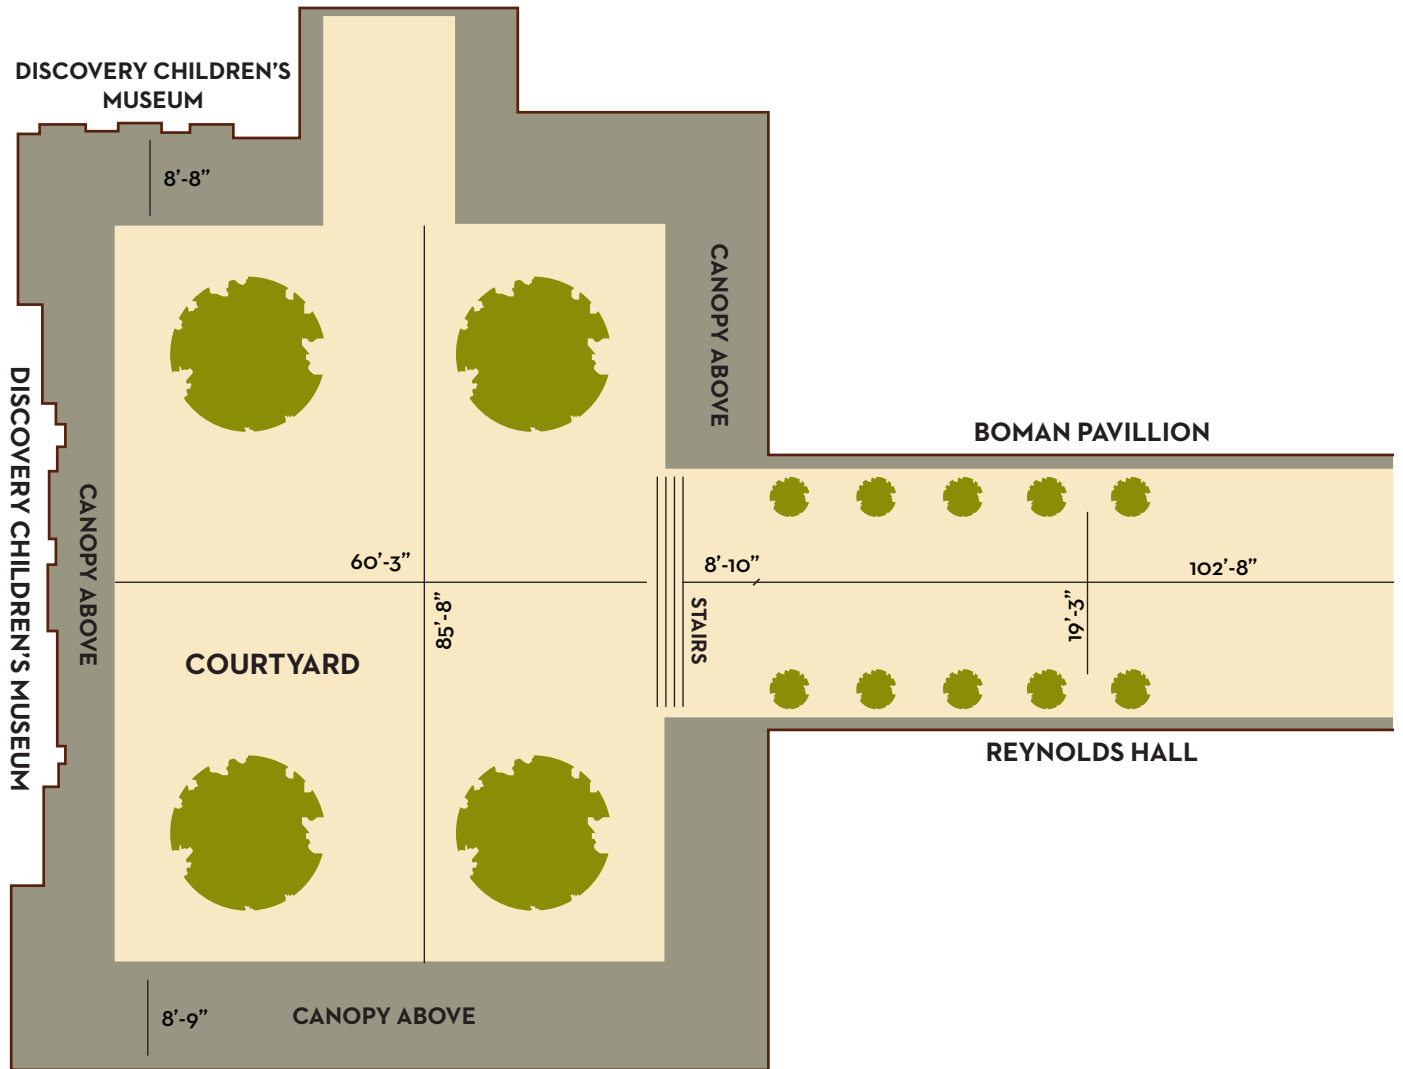

# THE COURTYARD, BOMAN PAVILION

ENCHANTING, NATURALLY

Courtyard Capacities:

Square Footage	Standing Reception Capacity	Theater Capacity	Seated Dinner Capacity
6,200	500	380	250