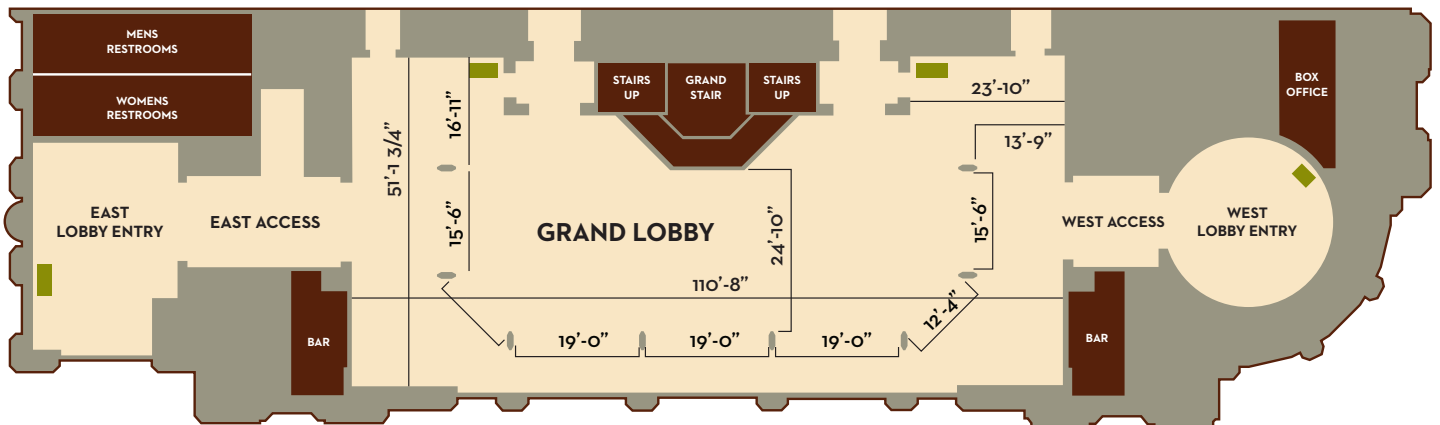

GRAND LOBBY 1ST FLOOR REYNOLDS HALL

ELEGANCE ON A GRAND SCALE

Grand Lobby Capacities:

Square Footage	Standing Reception Capacity	Theater Capacity	Seated Dinner Capacity
5,000	400	400	220