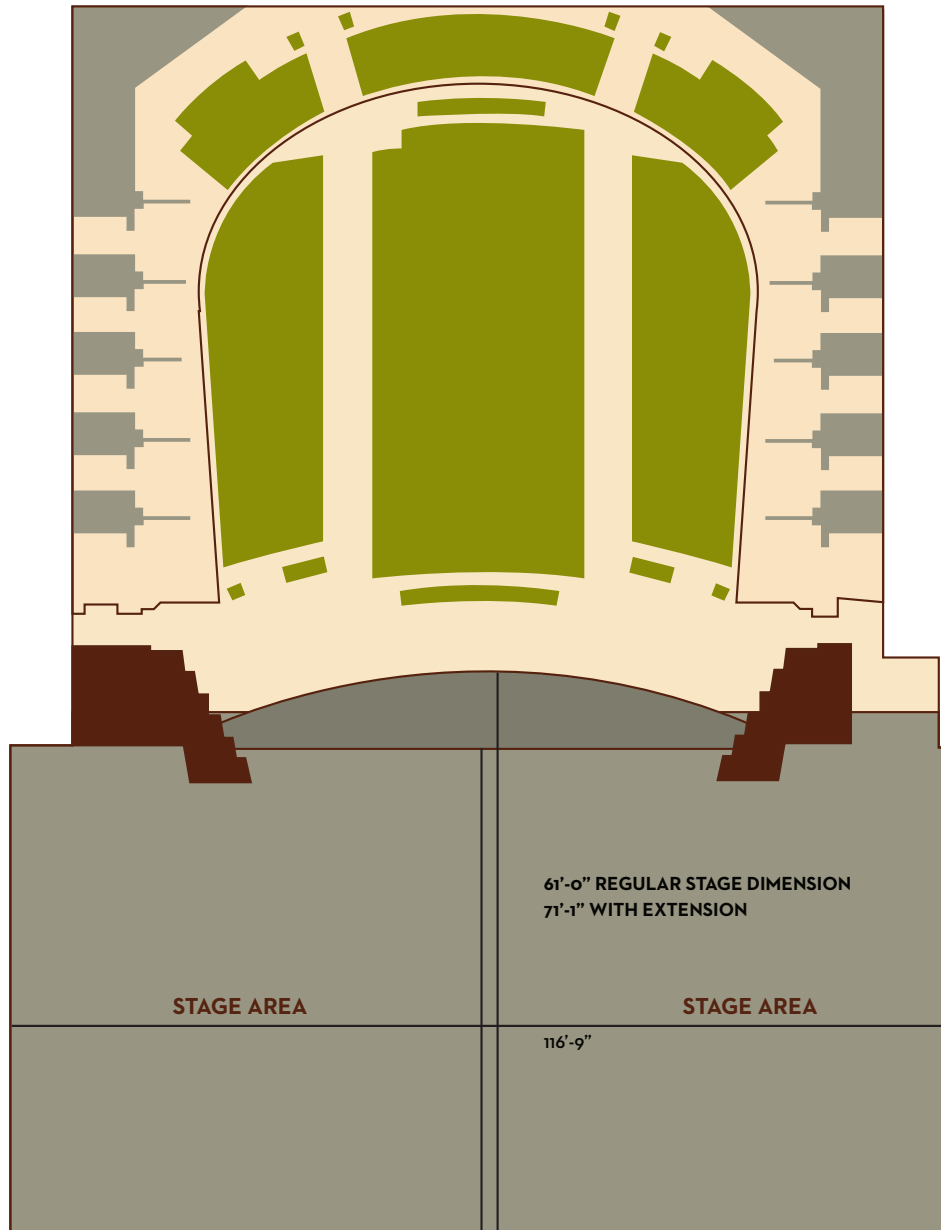

REYNOLDS HALL

THE STAGE IS YOURS

Hall Seating Capacity:

Orchestra Pit Seats:	98 (fixed)
Orchestra Seats:	783 (fixed) + 76 (loose)
Box Tier Seats:	176 (loose) (23 Boxes on the Box Tier)
Dress Circle Seats:	191 (fixed) + 48 (loose)
Gallery Seats:	184 (fixed) + 48 (loose)
Balcony Seats:	452 (fixed)
Total Seats:	2,056 - 1,708 (fixed) + 348 (loose)

Stage Capacities:

Square Footage	Standing Reception Capacity	Theater Capacity	Seated Dinner Capacity
5,800	400	400	400