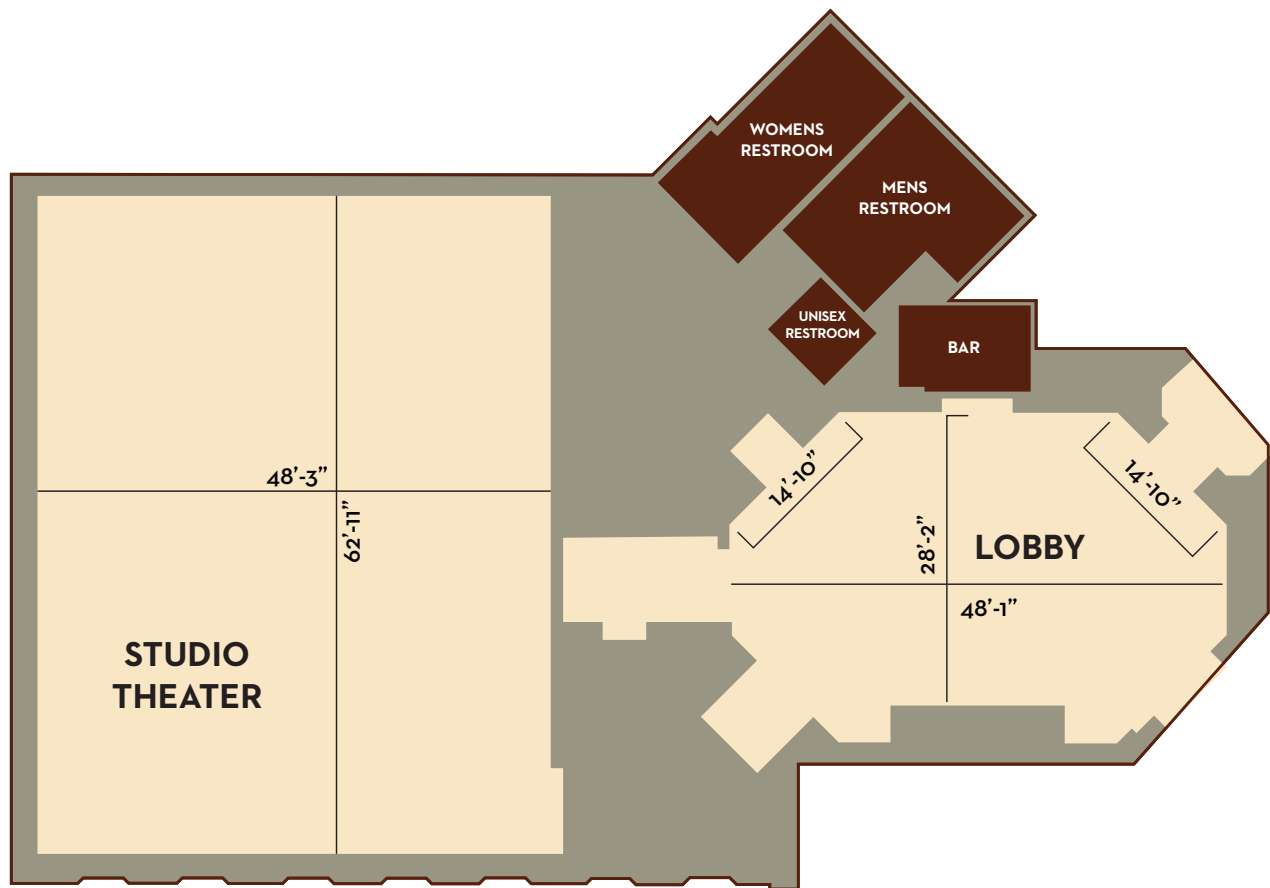

TROESH STUDIO THEATER BOMAN PAVILION

ROOM TO MOVE AND BE MOVED IN

Studio Theater Capacities:

Square Footage	Standing Reception Capacity	Theater Capacity	Seated Dinner Capacity
3,000	429	220	200